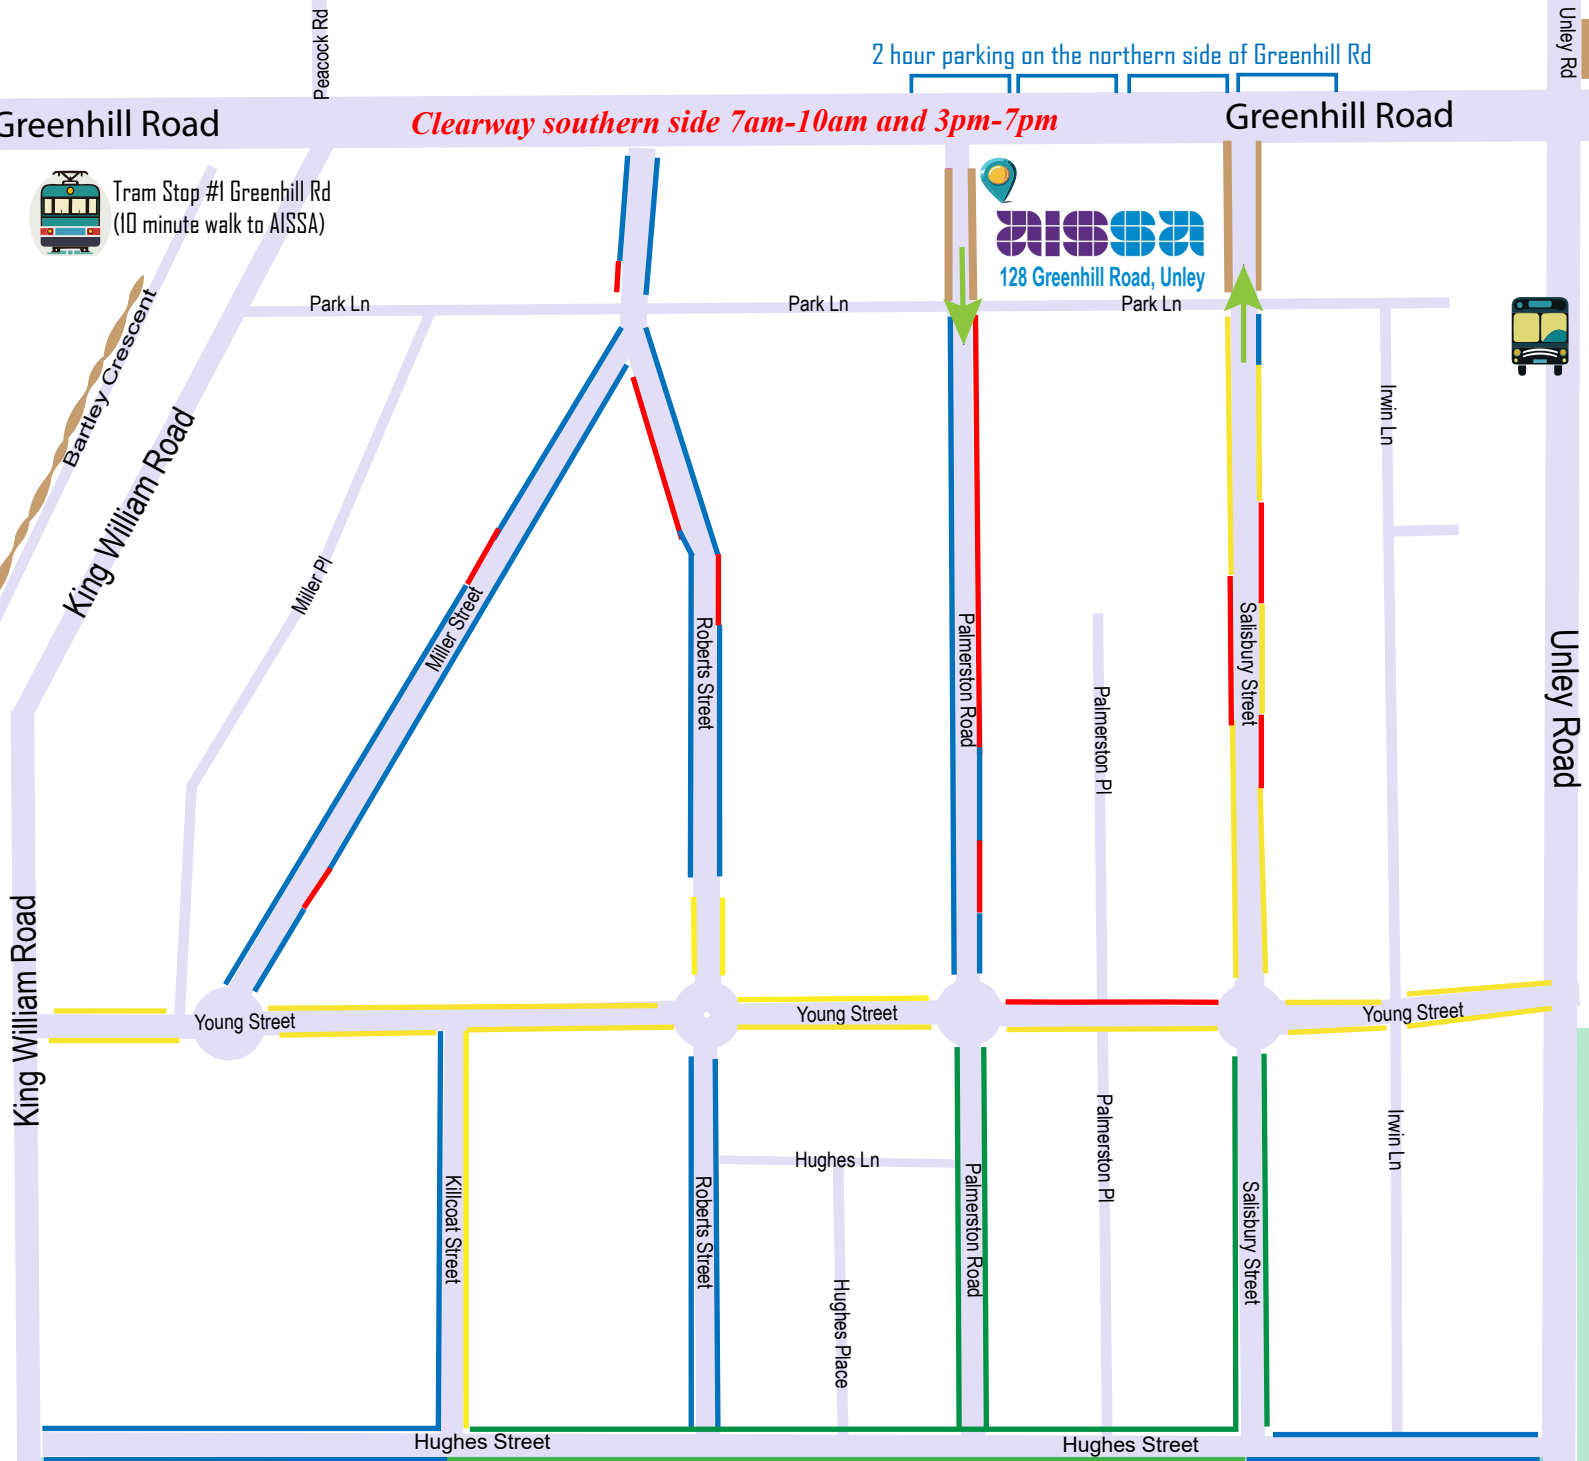

City

City

2 hour parking on the northern side of Greenhill Rd

Greenhill Road

Clearway southern side 7am-10am and 3pm-7pm

Greenhill Road

Tram Stop #1 Greenhill Rd
(10 minute walk to AISSA)

Bus Stop #1 Unley Rd
(5 minute walk to AISSA)

Please obey parking signs as AISSA cannot assist with fines issued by Councils

There is no parking in Laneways or Places

EAST OF UNLEY RD

All day street parking, approximately 18-23 minute walk to AISSA eg Frederick St, Cambridge Tce & Rugby St (nth of Frederick St) Leicester St & Robsart St (access off Porter St)

whereis.com.au and Google Maps include an option to show directions for travelling on foot

SOUTH OF HUGHES ST

All day street parking, approximately 15-20 minute walk to AISSA eg Mary St, Ramage St, Austell St, Oak Av, Queen St